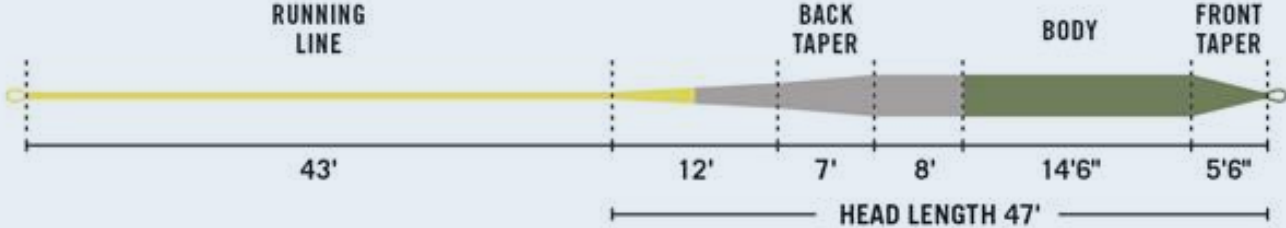

Fliegenschnüre ein Wirrwar?

Cortland 444 SL

444 SL Classic Taper Chart

SIZES: WEIGHT FORWARD 3-9 | TYPE: FLOATING | TAPERS: WEIGHT FORWARD | CORE: BRAIDED NYLON MULTIFILAMENT

INTOUCH RIO GOLD

LINE PROFILE

Trout Series / InTouch RIO Gold

Example: WF-5-F
Overall Length: 90'

Loop Evotec 85

WF3	Floating	8.5m	27.0m	8g
WF4	Floating	8.5m	27.0m	10.0g
WF5	Floating	8.5m	27.0m	12.0g
WF6	Floating	8.5m	27.0m	14.0g
WF7	Floating	8.5m	27.0m	16.5g
WF8	Floating	8.5m	27.0m	18.0
WF9	Floating	8.5m	27.0m	20.5g

Loop Evotec 140

WF5	Floating	14.0m	30.0m	15.0g
WF6	Floating	14.0m	30.0m	17.0g
WF7	Floating	14.0m	30.0m	19.0g
WF8	Floating	14.0m	30.0m	21.0g

Guideline Highwater

<i>Line</i>	<i>Taper length</i>	<i>Total length</i>	<i>Colour</i>
WFF #3 - #7	13,5-14,8 m /14-16 yds.	27,5 m/30 yds	Mustard/Orange/Dark Olive

Line	Taper length	Total length	Colour
WF #3 - #8	10,4-11,7 m/11,4-12,8 yds	27,5 m/30 yds	Ivory Head/Faded Green

Line	Weight 9,14m	Total head length /weight
WF #3	7 grams	10,4 meter/8 grams
WF #4	8 grams	10,5 meter/10 grams
WF #5	10 grams	10,8 meter/12 grams
WF #6	12 grams	11,1 meter/14 grams
WF #7	14 grams	11,4 meter/16 grams