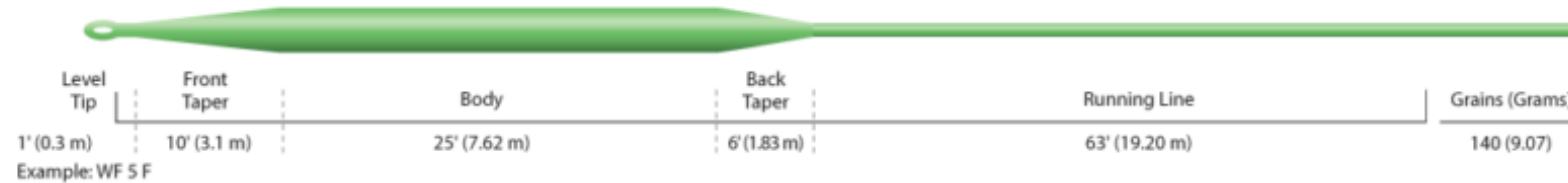

Fliegenschnüre ein Wirrwar?

Cortland 444 SL

444 SL Classic Taper Chart

SIZES: WEIGHT FORWARD 3-9 | TYPE: FLOATING | TAPERS: WEIGHT FORWARD | CORE: BRAIDED NYLON MULTIFILAMENT

INTOUCH RIO GOLD

LINE PROFILE

Trout Series / InTouch RIO Gold

Example: WF-5-F
Overall Length: 90'

Loop Evotec 85

WF3	Floating	8.5m	27.0m	8g
WF4	Floating	8.5m	27.0m	10.0g
WF5	Floating	8.5m	27.0m	12.0g
WF6	Floating	8.5m	27.0m	14.0g
WF7	Floating	8.5m	27.0m	16.5g
WF8	Floating	8.5m	27.0m	18.0
WF9	Floating	8.5m	27.0m	20.5g

Loop Evotec 140

WF5	Floating	14.0m	30.0m	15.0g
WF6	Floating	14.0m	30.0m	17.0g
WF7	Floating	14.0m	30.0m	19.0g
WF8	Floating	14.0m	30.0m	21.0g

Guideline Highwater

<i>Line</i>	<i>Taper length</i>	<i>Total length</i>	<i>Colour</i>
WFF #3 - #7	13,5-14,8 m /14-16 yds.	27,5 m/30 yds	Mustard/Orange/Dark Olive

Line	Taper length	Total length	Colour
WF #3 - #8	10,4-11,7 m/11,4-12,8 yds	27,5 m/30 yds	Ivory Head/Faded Green

Line	Weight 9,14m	Total head length /weight
WF #3	7 grams	10,4 meter/8 grams
WF #4	8 grams	10,5 meter/10 grams
WF #5	10 grams	10,8 meter/12 grams
WF #6	12 grams	11,1 meter/14 grams
WF #7	14 grams	11,4 meter/16 grams